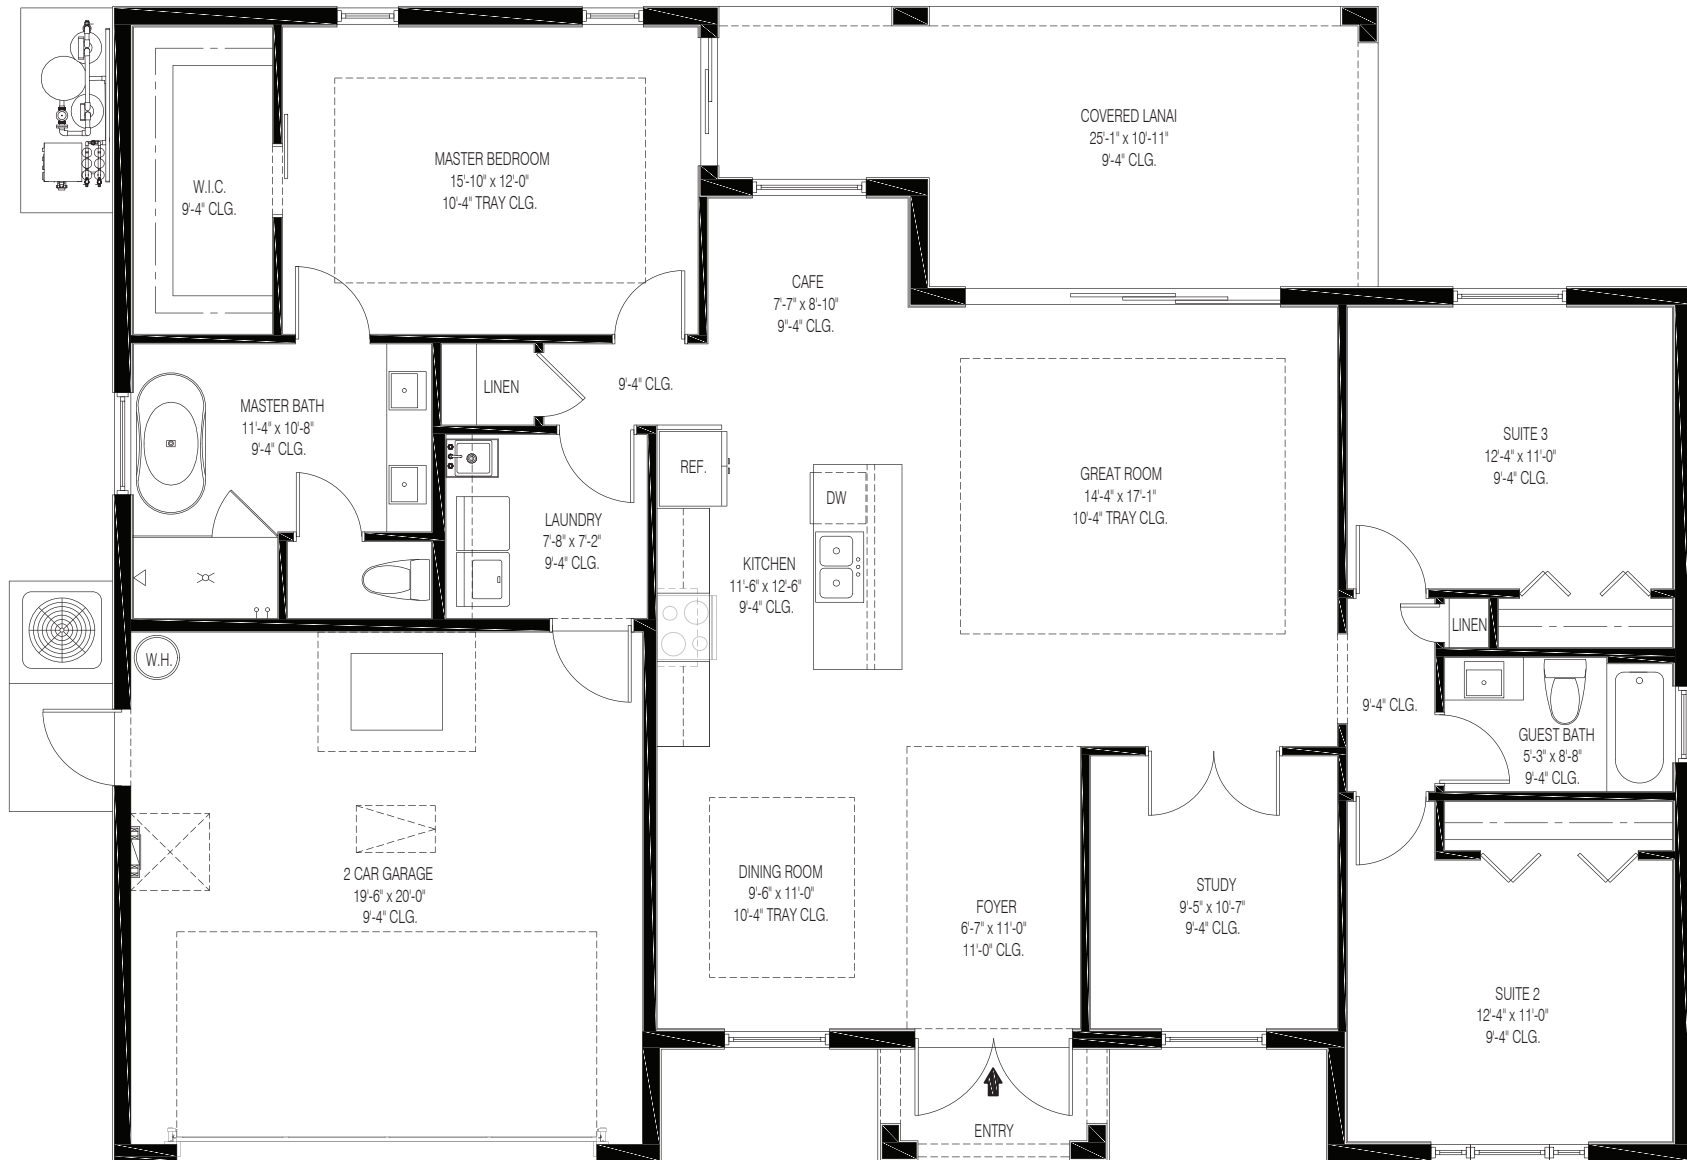

San Cristobal

3 Bedrooms + Study
2 Bathrooms & 2 car garage
8' doors & sliders
1800 sq. ft. under AC
2500 sq. ft. TOTAL
60' W x 45' D

San Cristobal